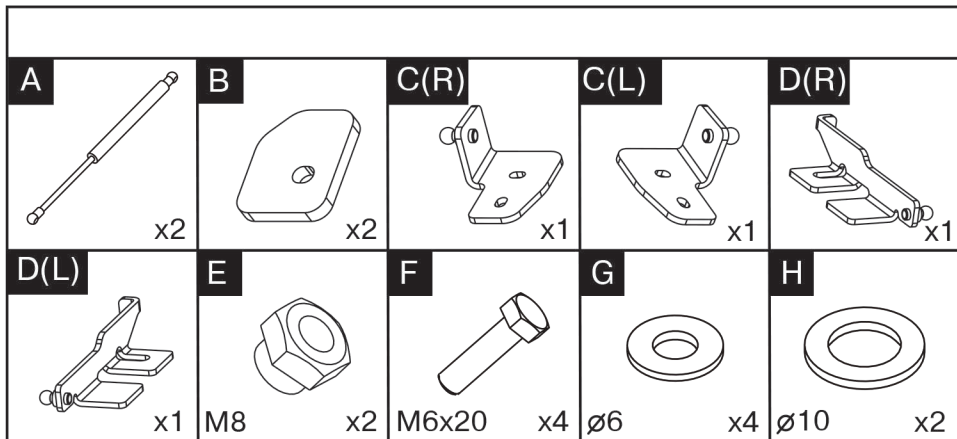

### Installation Instructions

Model year:	2015-
Part No.:	DT-BS008
Compatibility:	all types
Weight:	⚖️ 1 kg
Installation time:	🕒 30 min

**Required Tools**

**! Attention!**

Before installation of gas struts, open the hood and check that there is no additional equipment installed in engine bay which can block installation.