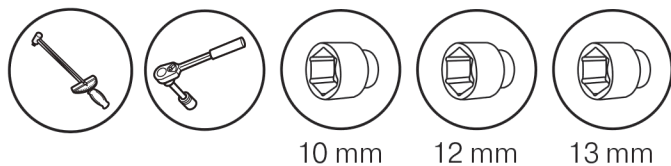

### Installation Instructions

Model year:	2015-
Part No.:	DT-BS008
Compatibility:	all types
Weight:	⚖️ 1 kg
Installation time:	🕒 30 min

**Required Tools**

**! Attention!**

Before installation of gas struts, open the hood and check that there is no additional equipment installed in engine bay which can block installation.