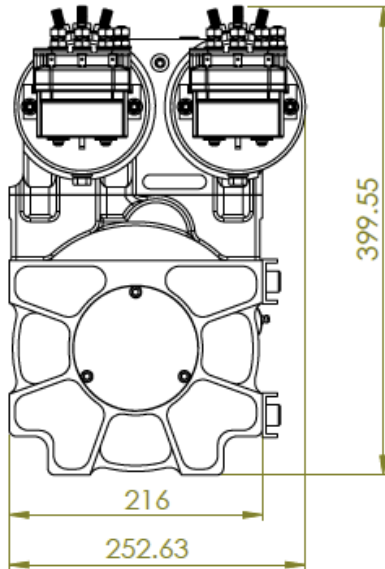

## Short Length GP Winch Mounting Dimensions

Width and Height

[www.gigglepinwinch.com](http://www.gigglepinwinch.com)

+44 (0)1732 463600

Building 10, Gaze Trading Estate, Seabourne Road, Hildenborough, Kent,  
TN11 8PE.

## Standard Length GP Winch Mounting Dimensions

Width and Height

www.gigglepinwinch.com  
 +44 (0)1732 463600  
 Building 10, Gaza Trading Estate, Scabbarbour Road, Hildenborough, Kent,  
 TN11 8PL

## Long Length GP Winch Mounting Dimensions

Width and Height

**GIGGLEPIN WINCH.COM**

www.gigglepinwinch.com  
 +44 (0)1732 463600  
 Building 10, Gaze Trading Estate, Seabourne Road, Hildenborough, Kent,  
 TN11 8PL