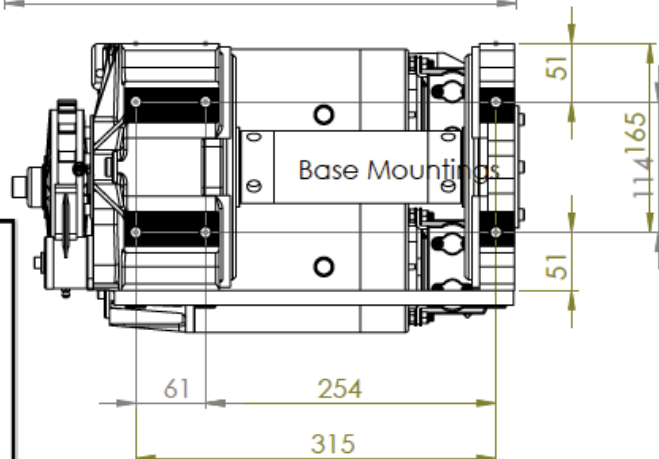

## Short Length GP Winch Mounting Dimensions

Width and Height

[www.gigglepinwinch.com](http://www.gigglepinwinch.com)

+44 (0)1732 463600

Building 10, Gaze Trading Estate, Seabourne Road, Hildenborough, Kent,  
TN11 8PE.

## Standard Length GP Winch Mounting Dimensions

Width and Height

www.gigglepinwinch.com  
 +44 (0)1732 463600  
 Building 10, Gaza Trading Estate, Scabbarbour Road, Hildenborough, Kent,  
 TN11 8PL

## Long Length GP Winch Mounting Dimensions

Width and Height

**GIGGLEPIN WINCH.COM**

www.gigglepinwinch.com  
 +44 (0)1732 463600  
 Building 10, Gaze Trading Estate, Seabourne Road, Hildenborough, Kent,  
 TN11 8PL