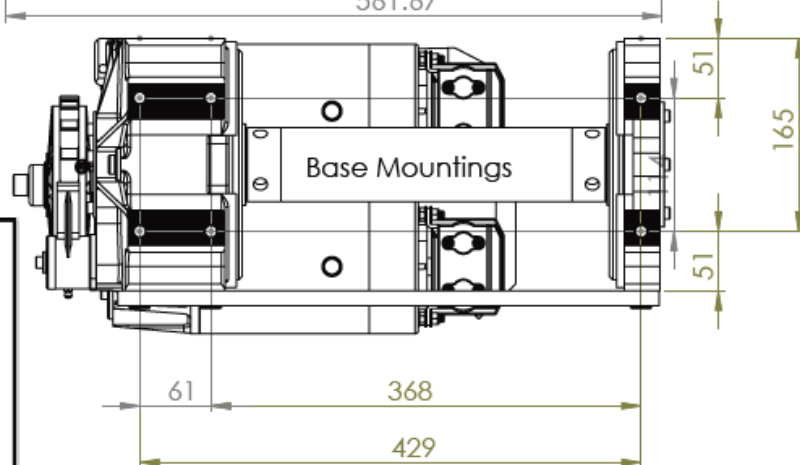

## Short Length GP Winch Mounting Dimensions

Width and Height

[www.gigglepinwinch.com](http://www.gigglepinwinch.com)

+44 (0)1732 463600

Building 10, Gaze Trading Estate, Seabourne Road, Hildenborough, Kent,  
TN11 8PE.

## Standard Length GP Winch Mounting Dimensions

Width and Height

www.gigglepinwinch.com  
 +44 (0)1732 463600  
 Building 10, Gaza Trading Estate, Scabbarbour Road, Hildenborough, Kent,  
 TN11 8PL

## Long Length GP Winch Mounting Dimensions

Width and Height

**GIGGLEPIN WINCH.COM**

www.gigglepinwinch.com  
 +44 (0)1732 463600  
 Building 10, Gaze Trading Estate, Seabourne Road, Hildenborough, Kent,  
 TN11 8PL