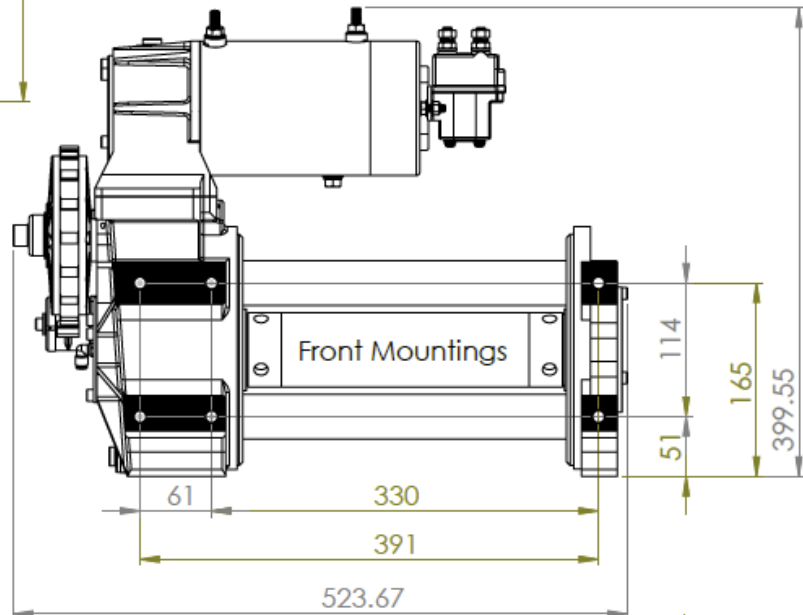

## Short Length GP Winch Mounting Dimensions

Width and Height

[www.gigglepinwinch.com](http://www.gigglepinwinch.com)

+44 (0)1732 463600

Building 10, Gaze Trading Estate, Seabourne Road, Hildenborough, Kent,  
TN11 8PE.

## Standard Length GP Winch Mounting Dimensions

Width and Height

www.gigglepinwinch.com  
 +44 (0)1732 463600  
 Building 10, Gaza Trading Estate, Scabbarbour Road, Hildenborough, Kent,  
 TN11 8PL

## Long Length GP Winch Mounting Dimensions

Width and Height

**GIGGLEPIN WINCH.COM**

www.gigglepinwinch.com  
 +44 (0)1732 463600  
 Building 10, Gaze Trading Estate, Seabourne Road, Hildenborough, Kent,  
 TN11 8PL