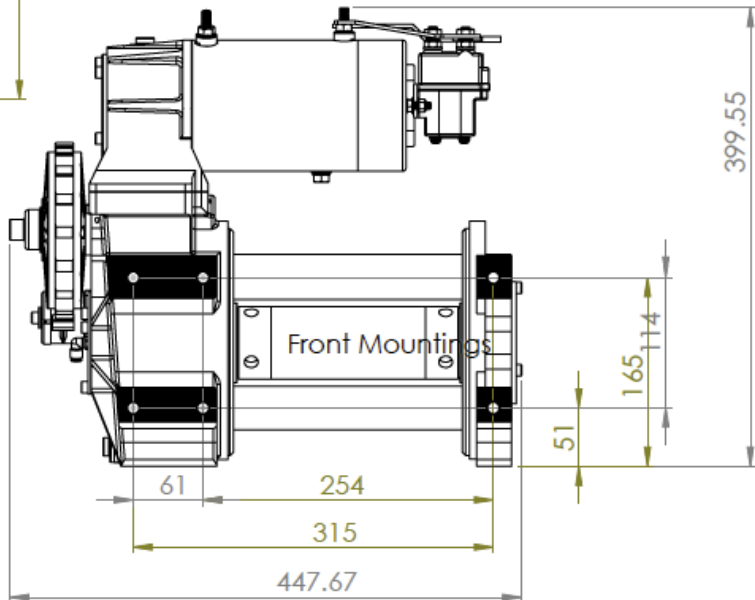

## Short Length GP Winch Mounting Dimensions

Width and Height

[www.gigglepinwinch.com](http://www.gigglepinwinch.com)

+44 (0)1732 463600

Building 10, Gaze Trading Estate, Seabourne Road, Hildenborough, Kent,  
TN11 8PE.

## Standard Length GP Winch Mounting Dimensions

Width and Height

www.gigglepinwinch.com  
 +44 (0)1732 463600  
 Building 10, Gaza Trading Estate, Scabbarbour Road, Hildenborough, Kent,  
 TN11 8PL

## Long Length GP Winch Mounting Dimensions

Width and Height

**GIGGLEPIN WINCH.COM**

www.gigglepinwinch.com  
 +44 (0)1732 463600  
 Building 10, Gaze Trading Estate, Seabourne Road, Hildenborough, Kent,  
 TN11 8PL