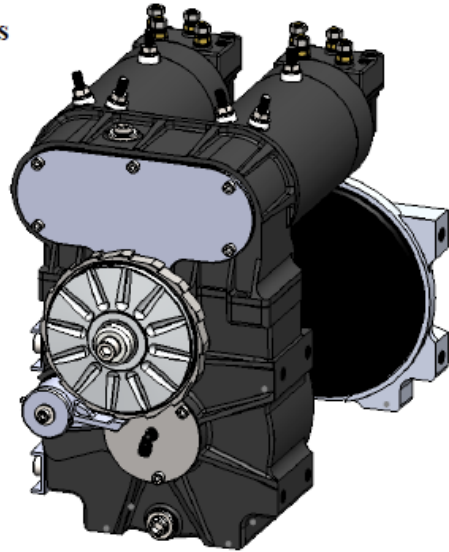

## Short Length GP Winch Mounting Dimensions

Width and Height

[www.gigglepinwinch.com](http://www.gigglepinwinch.com)

+44 (0)1732 463600

Building 10, Gaze Trading Estate, Seabourne Road, Hildenborough, Kent,  
TN11 8PE.

## Standard Length GP Winch Mounting Dimensions

Width and Height

www.gigglepinwinch.com  
 +44 (0)1732 463600  
 Building 10, Gaza Trading Estate, Scabbarbour Road, Hildenborough, Kent,  
 TN11 8PL