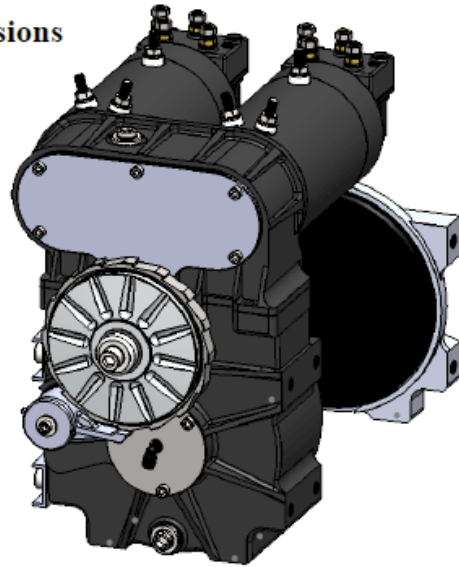

## Short Length GP Winch Mounting Dimensions

Width and Height

[www.gigglepinwinch.com](http://www.gigglepinwinch.com)

+44 (0)1732 463600

Building 10, Gaze Trading Estate, Seabourne Road, Hildenborough, Kent,  
TN11 8PE.

## Standard Length GP Winch Mounting Dimensions

Width and Height

www.gigglepinwinch.com  
 +44 (0)1732 463600  
 Building 10, Gaza Trading Estate, Scabbarbour Road, Hildenborough, Kent,  
 TN11 8PL