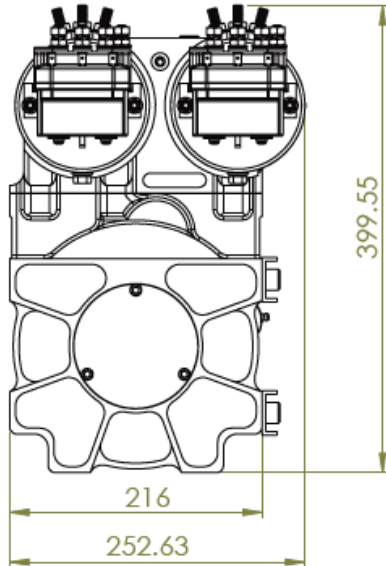

## Short Length GP Winch Mounting Dimensions

Width and Height

[www.gigglepinwinch.com](http://www.gigglepinwinch.com)

+44 (0)1732 463600

Building 10, Gaze Trading Estate, Seabourne Road, Hildenborough, Kent,  
TN11 8PE.

## Standard Length GP Winch Mounting Dimensions

Width and Height

www.gigglepinwinch.com  
 +44 (0)1732 463600  
 Building 10, Gaza Trading Estate, Scabbarbour Road, Hildenborough, Kent,  
 TN11 8PL

## Long Length GP Winch Mounting Dimensions

Width and Height

**GIGGLEPIN WINCH.COM**

www.gigglepinwinch.com  
 +44 (0)1732 463600  
 Building 10, Gaze Trading Estate, Seabourne Road, Hildenborough, Kent,  
 TN11 8PL