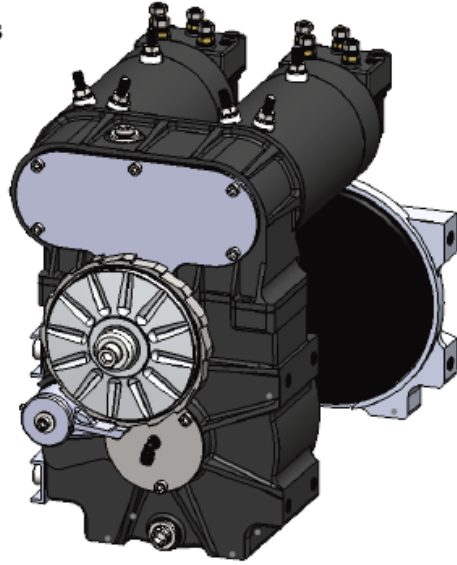

## Standard Length GP Winch Mounting Dimensions

Width and Height

www.gigglepinwinch.com  
 +44 (0)1732 463600  
 Building 10, Gaza Trading Estate, Scabbarbour Road, Hildenborough, Kent,  
 TN11 8PL

## Long Length GP Winch Mounting Dimensions

Width and Height

**GIGGLEPIN WINCH.COM**

www.gigglepinwinch.com  
 +44 (0)1732 463600  
 Building 10, Gaze Trading Estate, Seabourne Road, Hildenborough, Kent,  
 TN11 8PL