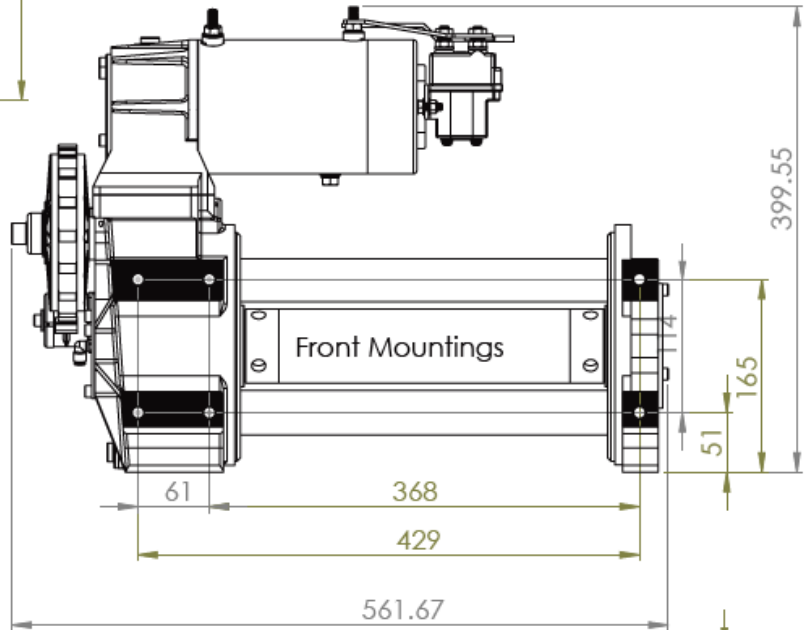

## Short Length GP Winch Mounting Dimensions

Width and Height

[www.gigglepinwinch.com](http://www.gigglepinwinch.com)

+44 (0)1732 463600

Building 10, Gaze Trading Estate, Seabourne Road, Hildenborough, Kent,  
TN11 8PE.

## Standard Length GP Winch Mounting Dimensions

Width and Height

www.gigglepinwinch.com  
 +44 (0)1732 463600  
 Building 10, Gaza Trading Estate, Scabbarbour Road, Hildenborough, Kent,  
 TN11 8PL

## Long Length GP Winch Mounting Dimensions

Width and Height

**GIGGLEPIN WINCH.COM**

www.gigglepinwinch.com  
 +44 (0)1732 463600  
 Building 10, Gaze Trading Estate, Seabourne Road, Hildenborough, Kent,  
 TN11 8PL