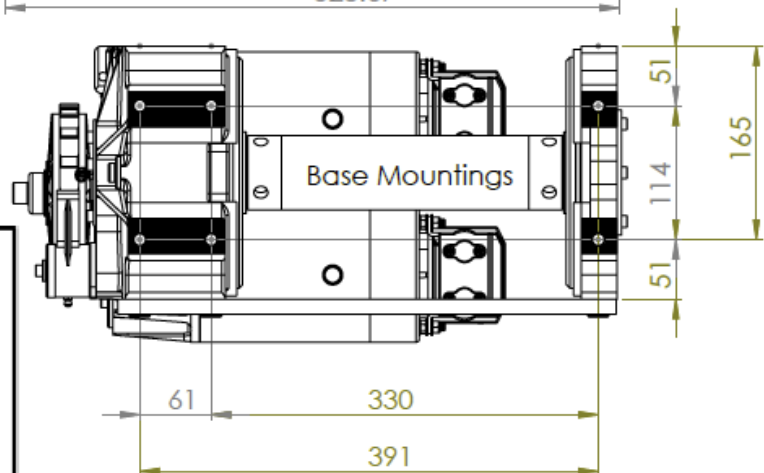

## Short Length GP Winch Mounting Dimensions

Width and Height

[www.gigglepinwinch.com](http://www.gigglepinwinch.com)

+44 (0)1732 463600

Building 10, Gaze Trading Estate, Seabourne Road, Hildenborough, Kent,  
TN11 8PE.

## Standard Length GP Winch Mounting Dimensions

Width and Height

www.gigglepinwinch.com  
 +44 (0)1732 463600  
 Building 10, Gaza Trading Estate, Scabbarbour Road, Hildenborough, Kent,  
 TN11 8PL

## Long Length GP Winch Mounting Dimensions

Width and Height

**GIGGLEPIN WINCH.COM**

www.gigglepinwinch.com  
 +44 (0)1732 463600  
 Building 10, Gaze Trading Estate, Seabourne Road, Hildenborough, Kent,  
 TN11 8PL