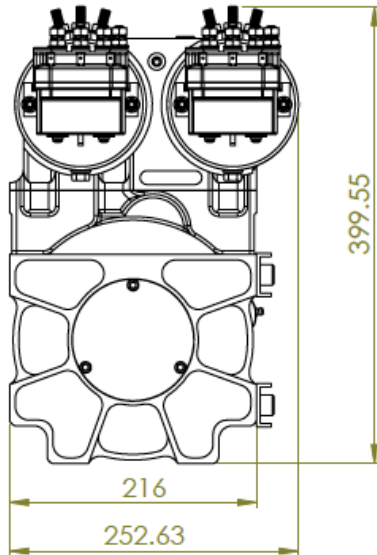

## Short Length GP Winch Mounting Dimensions

Width and Height

[www.gigglepinwinch.com](http://www.gigglepinwinch.com)

+44 (0)1732 463600

Building 10, Gaze Trading Estate, Seabourne Road, Hildenborough, Kent,  
TN11 8PE.

## Standard Length GP Winch Mounting Dimensions

Width and Height

www.gigglepinwinch.com  
 +44 (0)1732 463600  
 Building 10, Gaza Trading Estate, Scabbarbour Road, Hildenborough, Kent,  
 TN11 8PL

## Long Length GP Winch Mounting Dimensions

Width and Height

**GIGGLEPIN WINCH.COM**

www.gigglepinwinch.com  
 +44 (0)1732 463600  
 Building 10, Gaze Trading Estate, Seabourne Road, Hildenborough, Kent,  
 TN11 8PL