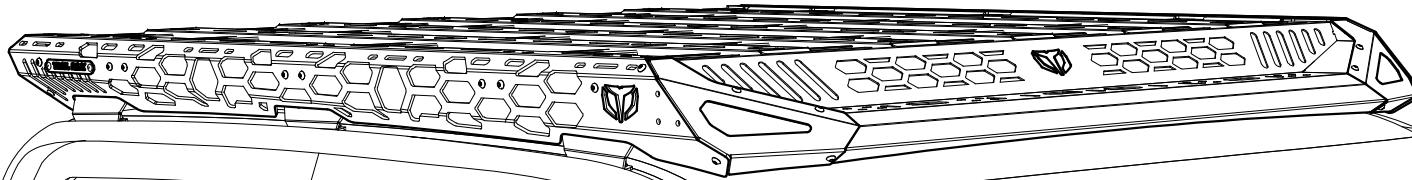

TRAIL MAX
ROOF RACK

CONTACT US: