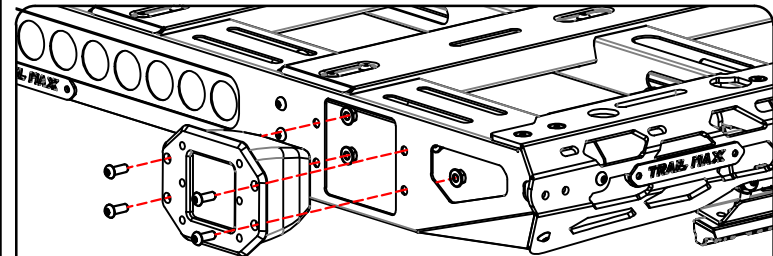

# TRAIL MAX

ROOF RACK

OPTIONALS FITMENT INSTRUCTIONS

COMBAT LED BAR 32"

**TRAIL MAX**  
ROOF RACK

SET SPOT LED 2 + 2