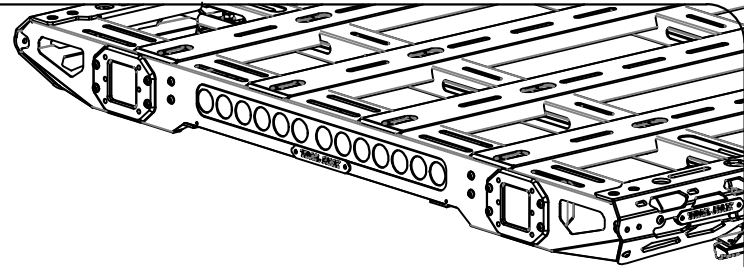

# TRAIL MAX

ROOF RACK

OPTIONALS FITMENT INSTRUCTIONS

COMBAT LED BAR 32"

**TRAIL MAX**  
ROOF RACK

SET SPOT LED 2 + 2