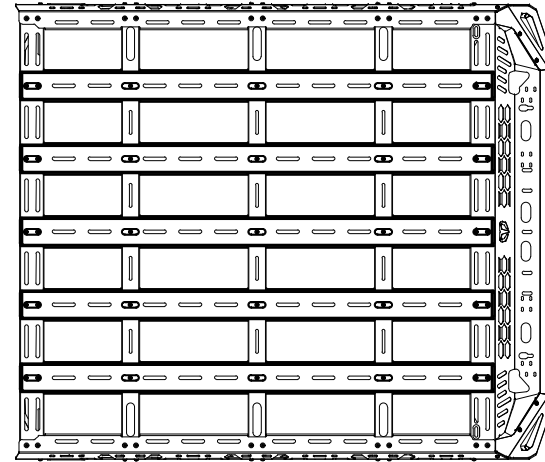

## ROOF RACK

- 16  X 12
- 17  X 12
- 18  X 24
- 26  X 12

- 16  X 2
- 17  X 4
- 18  X 6
- 26  X 2

- 16  X 10
- 18  X 10
- 26  X 10

# TRAIL MAX

ROOF RACK

OPTIONALS FITMENT INSTRUCTIONS

COMBAT LED BAR 32"

**TRAIL MAX**  
ROOF RACK

SET SPOT LED 2 + 2