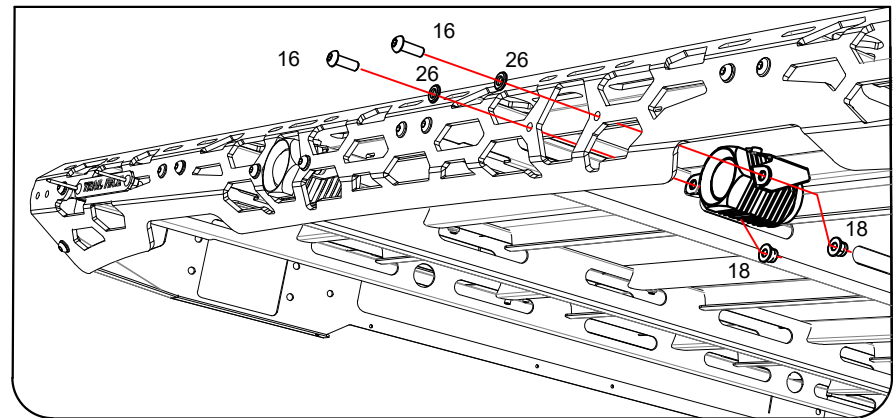

SET TMX RR 103637 BOLT KIT

Item N°	Part	Description	Qty
16	M6-100 x 16 Allen Bolt		4
19	M4 x 8 Allen Cap		4
18	M6-100 Flange nylock nut		4
26	M6 Washer		4
27	M4 Spring Lock Washer		4
	TMX RR 103637		2