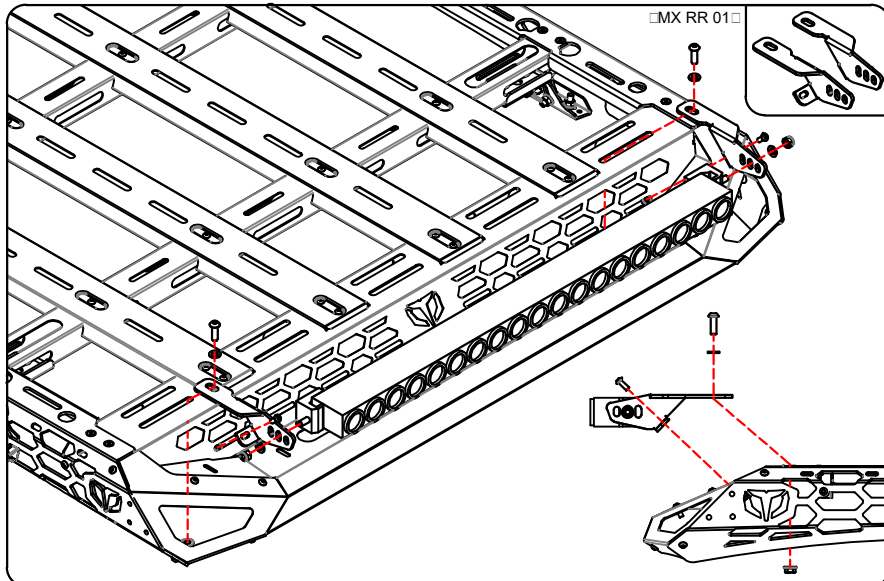

# TRAIL MAX

ROOF RACK

OPTIONALS FITMENT INSTRUCTIONS

COMBAT LED BAR 32"

**TRAIL MAX**  
ROOF RACK

SET SPOT LED 2 + 2