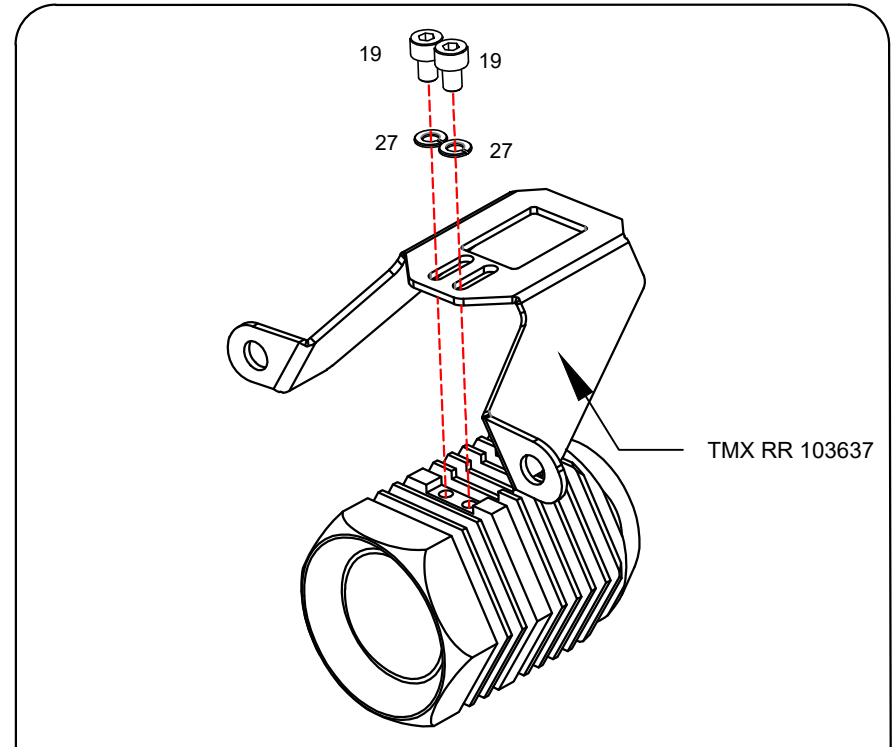

SET TMX RR 103637 BOLT KIT

Item N°	Part	Description	Qty
16	M6-100 x 16 Allen Bolt		4
19	M4 x 8 Allen Cap		4
18	M6-100 Flange nylock nut		4
26	M6 Washer		4
27	M4 Spring Lock Washer		4
	TMX RR 103637		2