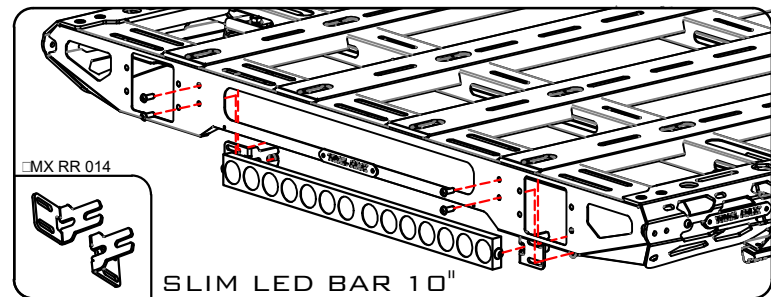

# TRAIL MAX

ROOF RACK

OPTIONALS FITMENT INSTRUCTIONS

COMBAT LED BAR 32"

**TRAIL MAX**  
ROOF RACK

SET SPOT LED 2 + 2