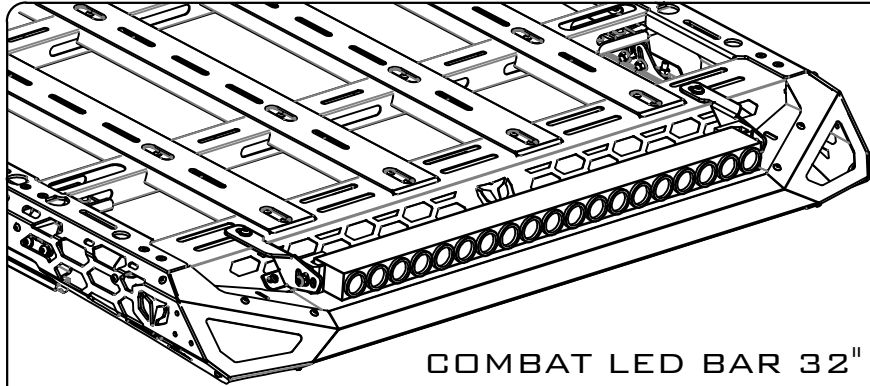

TRAIL MAX

ROOF RACK

- 16  X 20
- 17  X 20
- 18  X 40
- 26  X 20

- 16  X 2
- 17  X 4
- 18  X 6
- 26  X 2

- 16  X 10
- 18  X 10
- 26  X 10

TRAIL MAX

ROOF RACK

OPTIONALS FITMENT INSTRUCTIONS