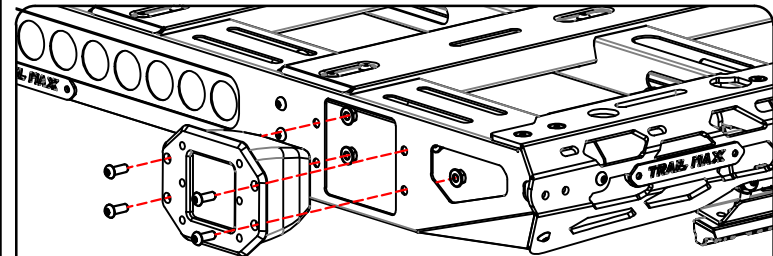

SET SPOT LED 2 + 2