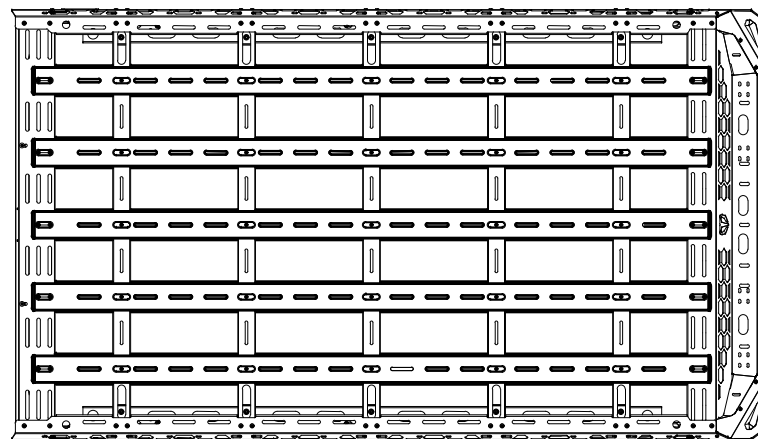

TRAIL MAX

ROOF RACK

- 16  X 20
- 17  X 20
- 18  X 40
- 26  X 20

- 16  X 2
- 17  X 4
- 18  X 6
- 26  X 2

- 16  X 10
- 18  X 10
- 26  X 10

TRAIL MAX

ROOF RACK

OPTIONALS FITMENT INSTRUCTIONS