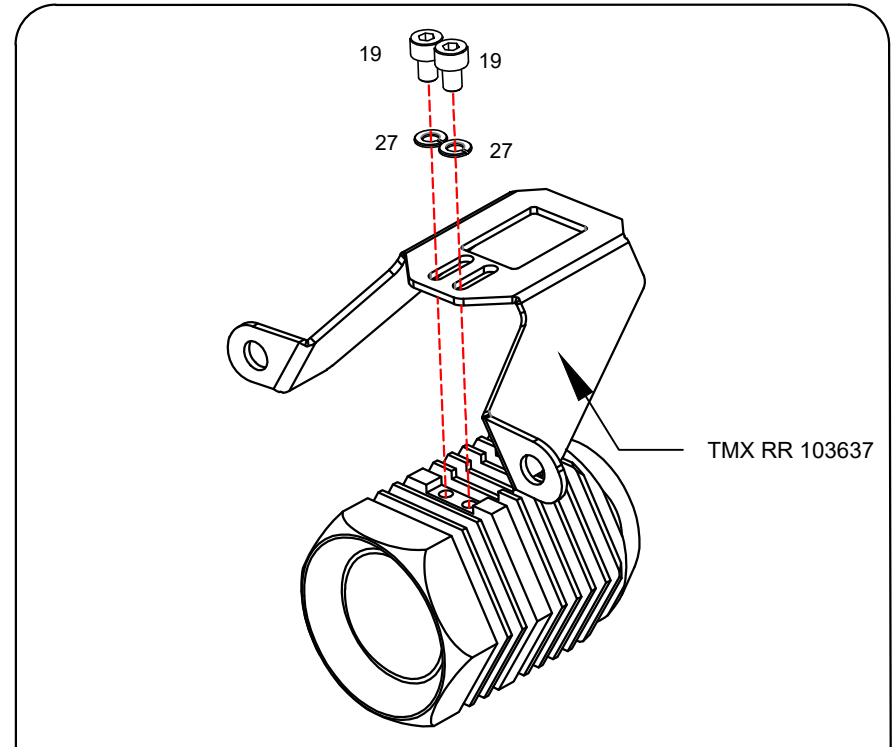

COMBAT LED BAR 32"

TRAIL MAX
ROOF RACK

SLIM LED BAR 10"

SET SPOT LED 2 + 2

TRAIL MAX

ROOF RACK

HD POD BRACKET SET 103647

SET TMX RR 103637 BOLT KIT

Item N°	Part	Description	Qty
16	M6-100 x 16 Allen Bolt		4
19	M4 x 8 Allen Cap		4
18	M6-100 Flange nylock nut		4
26	M6 Washer		4
27	M4 Spring Lock Washer		4
	TMX RR 103637		2

TRAIL MAX
ROOF RACK

CONTACT US: