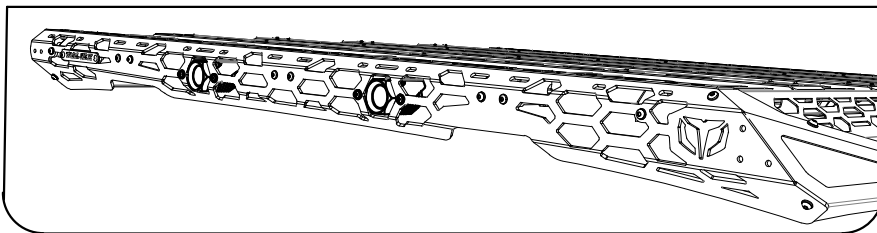

SET TMX RR 103637 BOLT KIT

Item N°	Part	Description	Qty
16	M6-100 x 16 Allen Bolt		4
19	M4 x 8 Allen Cap		4
18	M6-100 Flange nylock nut		4
26	M6 Washer		4
27	M4 Spring Lock Washer		4
	TMX RR 103637		2