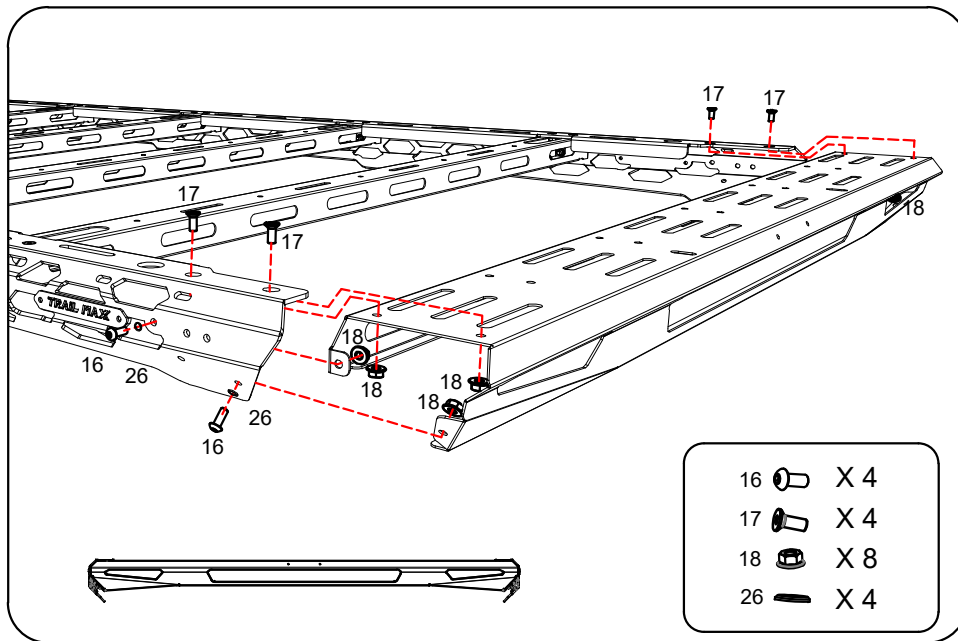

TRAIL MAX

ROOF RACK

- 16  X 20
- 17  X 20
- 18  X 40
- 26  X 20

- 16  X 2
- 17  X 4
- 18  X 6
- 26  X 2

- 16  X 10
- 18  X 10
- 26  X 10

TRAIL MAX

ROOF RACK

OPTIONALS FITMENT INSTRUCTIONS