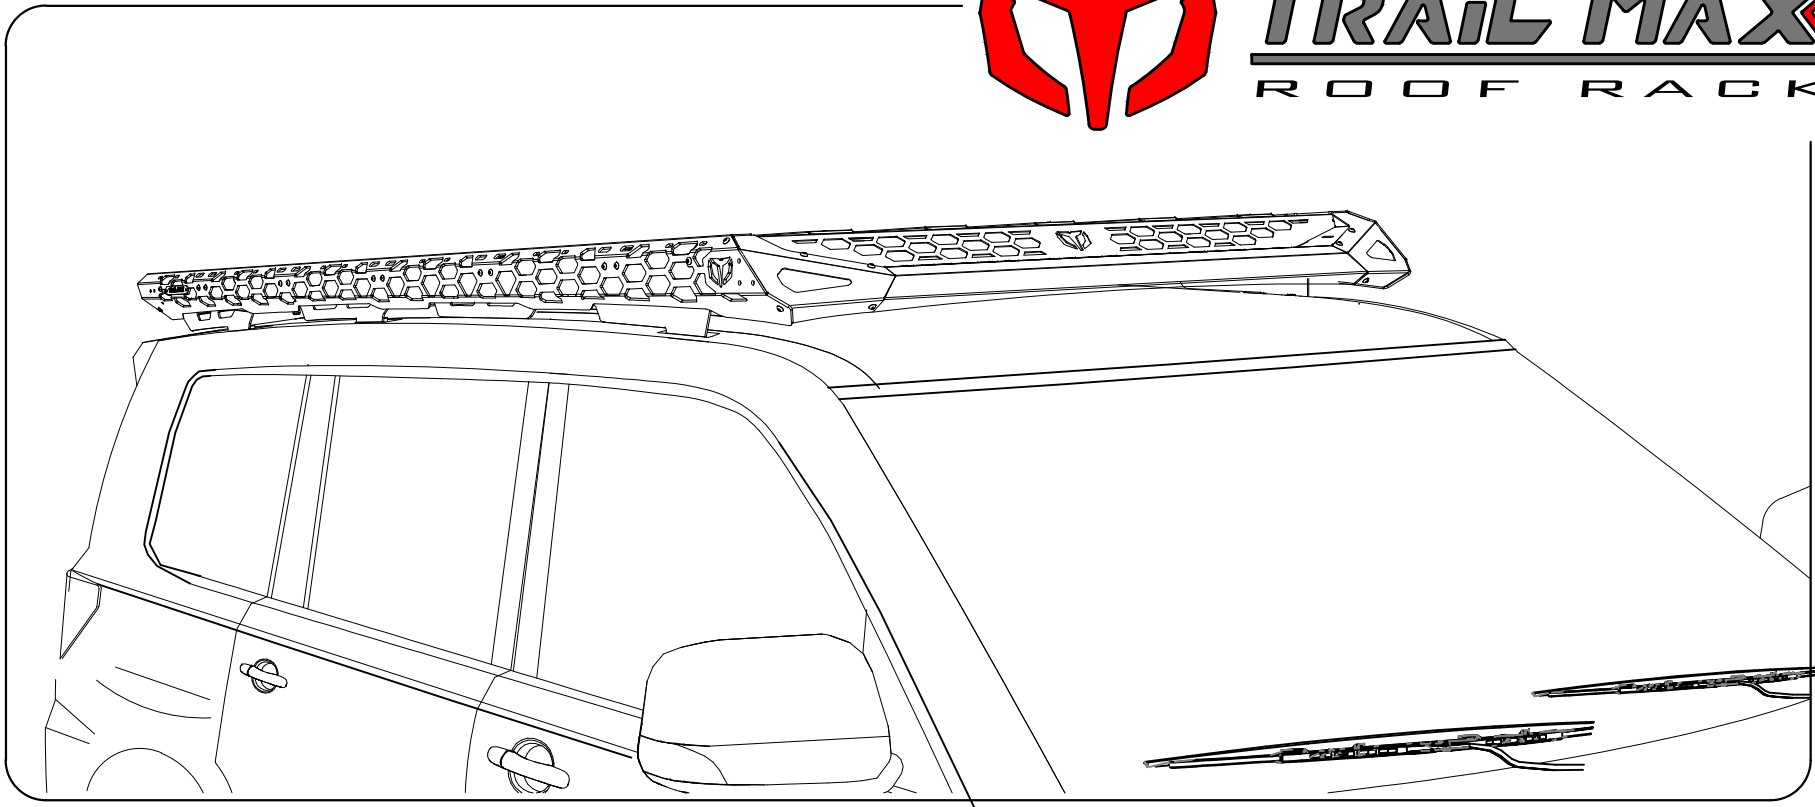

TRAIL MAX
ROOF RACK

CONTACT US: