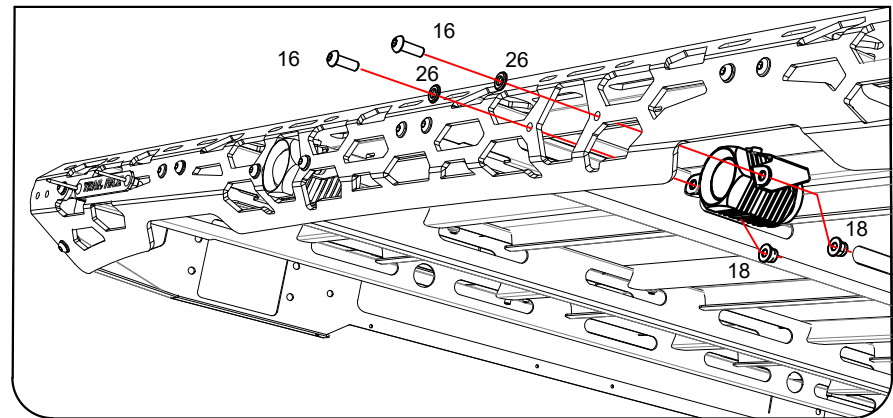

SET SPOT LED 2 + 2

TRAIL MAX

ROOF RACK

HD POD BRACKET SET 103647

SET TMX RR 103637 BOLT KIT

Item N°	Part	Description	Qty
16	M6-100 x 16 Allen Bolt		4
19	M4 x 8 Allen Cap		4
18	M6-100 Flange nylock nut		4
26	M6 Washer		4
27	M4 Spring Lock Washer		4
	TMX RR 103637		2