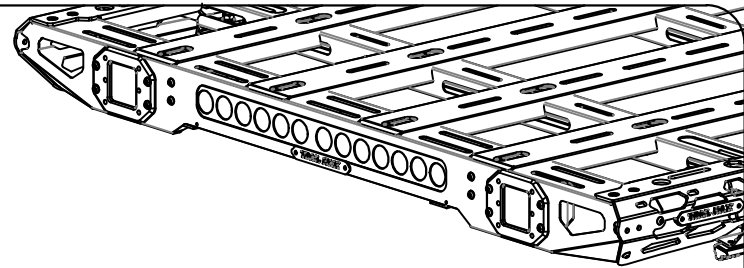

- 16  X 45
- 18  X 45
- 26  X 45

X 5

OPTIONALS FITMENT INSTRUCTIONS

COMBAT LED BAR 32"

MX RR 01

TRAIL MAX
ROOF RACK

MX RR 014

SLIM LED BAR 10"