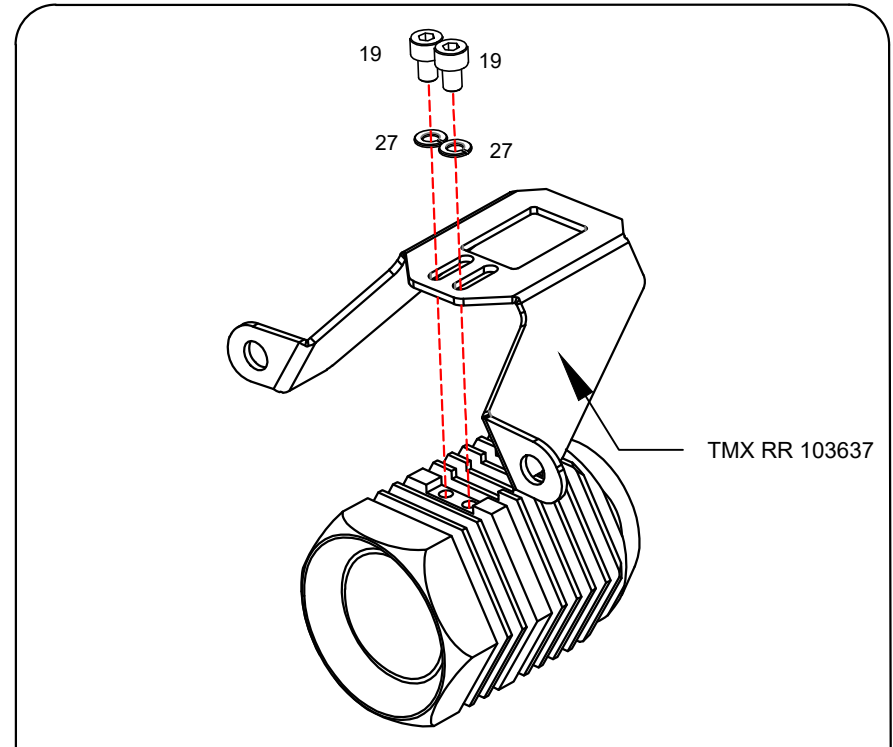

SET SPOT LED 2 + 2

TRAIL MAX

ROOF RACK

HD POD BRACKET SET 103647

SET TMX RR 103637 BOLT KIT

Item N°	Part	Description	Qty
16	M6-100 x 16 Allen Bolt		4
19	M4 x 8 Allen Cap		4
18	M6-100 Flange nylock nut		4
26	M6 Washer		4
27	M4 Spring Lock Washer		4
	TMX RR 103637		2