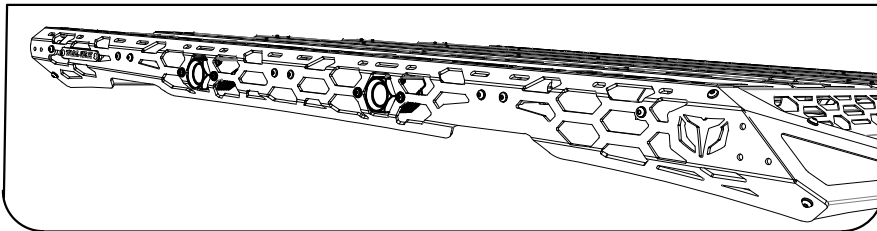

SET SPOT LED 2 + 2

TRAIL MAX

ROOF RACK

HD POD BRACKET SET 103647

SET TMX RR 103637 BOLT KIT

Item N°	Part	Description	Qty
16	M6-100 x 16 Allen Bolt		4
19	M4 x 8 Allen Cap		4
18	M6-100 Flange nylock nut		4
26	M6 Washer		4
27	M4 Spring Lock Washer		4
	TMX RR 103637		2