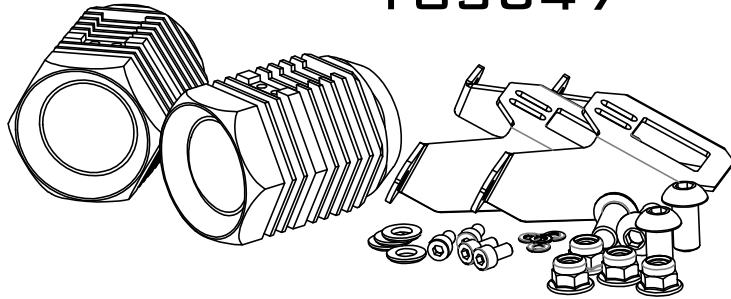

TRAIL MAX

ROOF RACK

HD POD BRACKET SET 103647