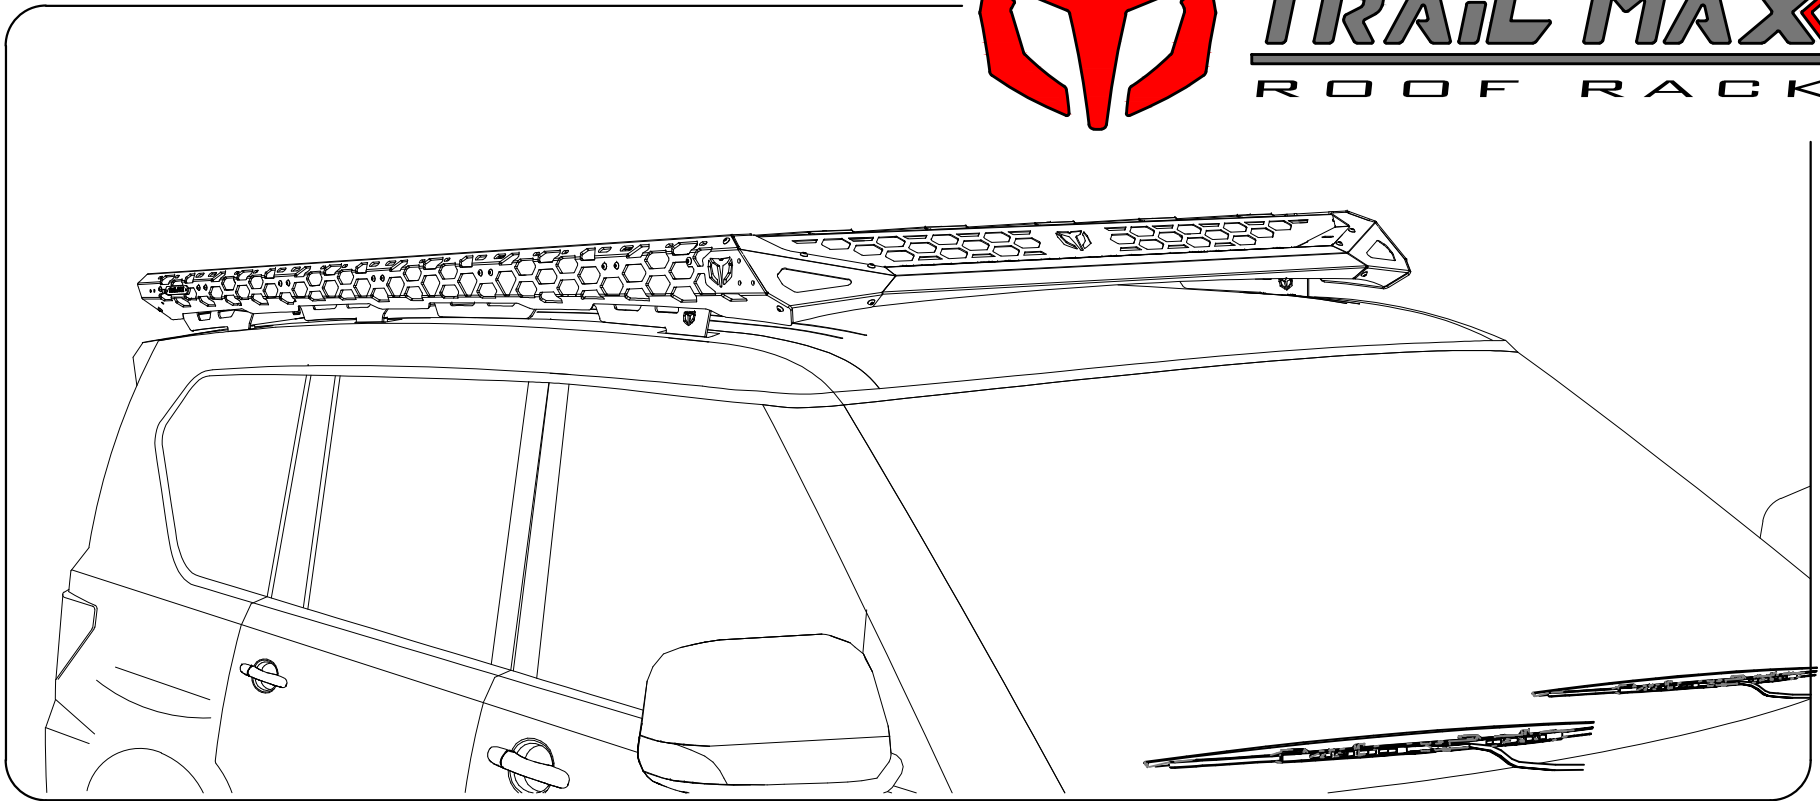

TRAIL MAX
ROOF RACK

CONTACT US: