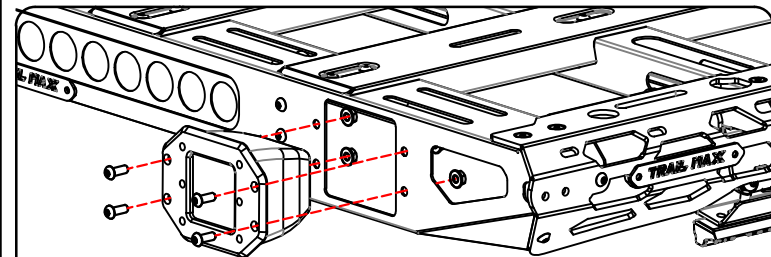

- 16  X 45
- 18  X 45
- 26  X 45

X 5

OPTIONALS FITMENT INSTRUCTIONS

COMBAT LED BAR 32"

MX RR 01

TRAIL MAX
ROOF RACK

MX RR 014

SLIM LED BAR 10"