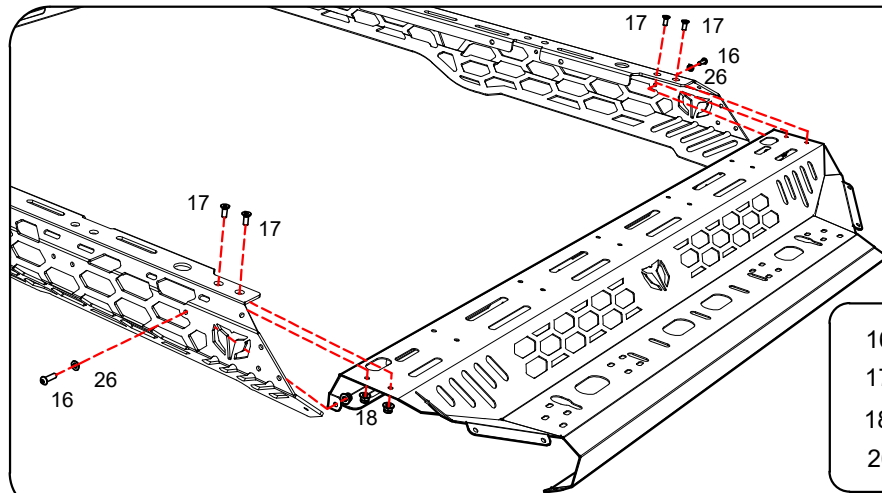

TRAIL MAX

ROOF RACK

16		X 12
17		X 12
18		X 24
26		X 12

16		X 2
17		X 4
18		X 6
26		X 2

16		X 10
18		X 10
26		X 10