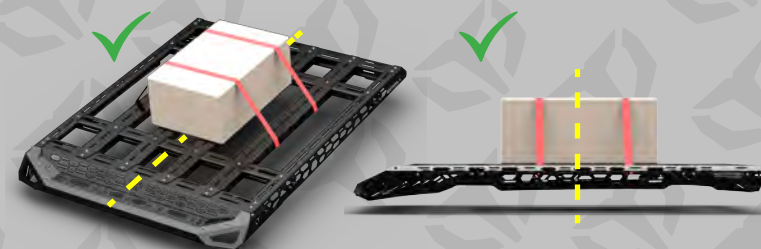

Manufacturer's load limit is to be used for weight allowance if it is lower than your TrailMax roof rack system.

**The weight of your roof rack system will count towards the manufacturer's load limit.*

Do not modify any part of your TrailMax rack system.
Do not install roof rack system onto previously modified roof.

Always ensure your load is securely fastened.
Use only non stretch fastening ropes or straps to attach cargo to roof racks.

The load must be distributed evenly over the system to achieve maximum load and avoid destabilization while driving.

For loading tips see trailmax.com.au.

Discover the complete line
of Trailmax accessories