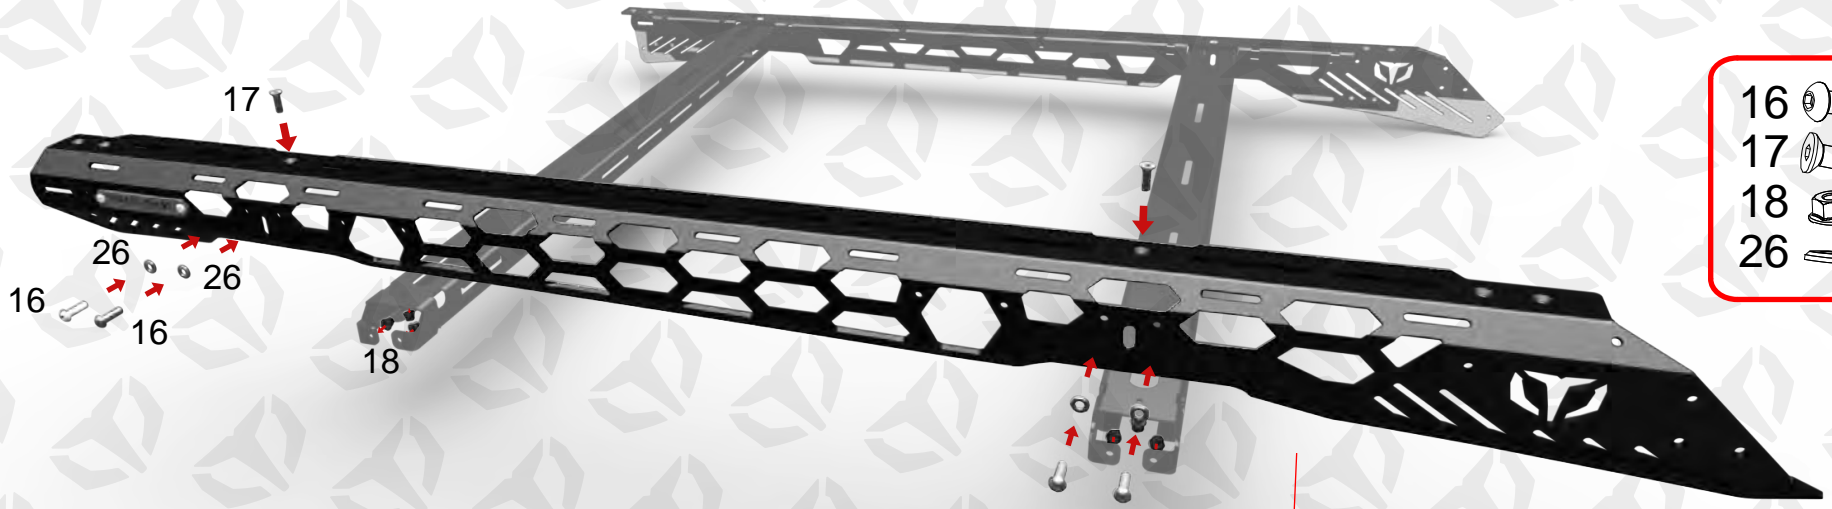

The load must be distributed evenly over the system to achieve maximum load and avoid destabilization while driving.

For loading tips see trailmax.com.au.

Discover the complete line
of Trailmax accessories

TRAILMAX

TMX RR 104028 BOLT KIT				
Item N°	Part	Description	Qty	
16	M6 x 20 Allen Bolt		24	
26	M6 Washer		24	
17	M6 x 16 Countersunk		36	
18	M6 Nylock Flange nut		60	

TMX RR 104028 ONE SET				
MATERIAL	THICKNESS	PART NUMBER	QUANTITY	REFERENCE
ALUMINIUM	4mm	TMX RR 001 104028	1 LH 1 RH	1
	4mm	TMX RR 005 104028	4	5
ALUMINIUM	3mm	TMX RR 006 104028	2	6
ALUMINIUM	2mm	TMX RR 002 104028	1	2
	2mm	TMX RR 003 104028	1	3
	2mm	TMX RR 004 104028	1	4
	2mm	TMX RR 007 104028	1 LH 1 RH	7
MILD STEEL	3	TMX RR 013	1 LH 1 RH	8
	3	TMX RR 014	2	10
STAINLESS STEEL	1,6	TMX RR 009	3	9