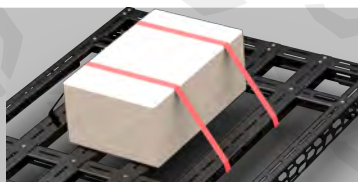

Manufacturer's load limit is to be used for weight allowance if it is lower than your TrailMax roof rack system.

**The weight of your roof rack system will count towards the manufacturer's load limit.*

Do not modify any part of your TrailMax rack system.
Do not install roof rack system onto previously modified roof.

Always ensure your load is securely fastened.
Use only non stretch fastening ropes or straps to attach cargo to roof racks.

The load must be distributed evenly over the system to achieve maximum load and avoid destabilization while driving.

For loading tips see trailmax.com.au.

Discover the complete line
of Trailmax accessories